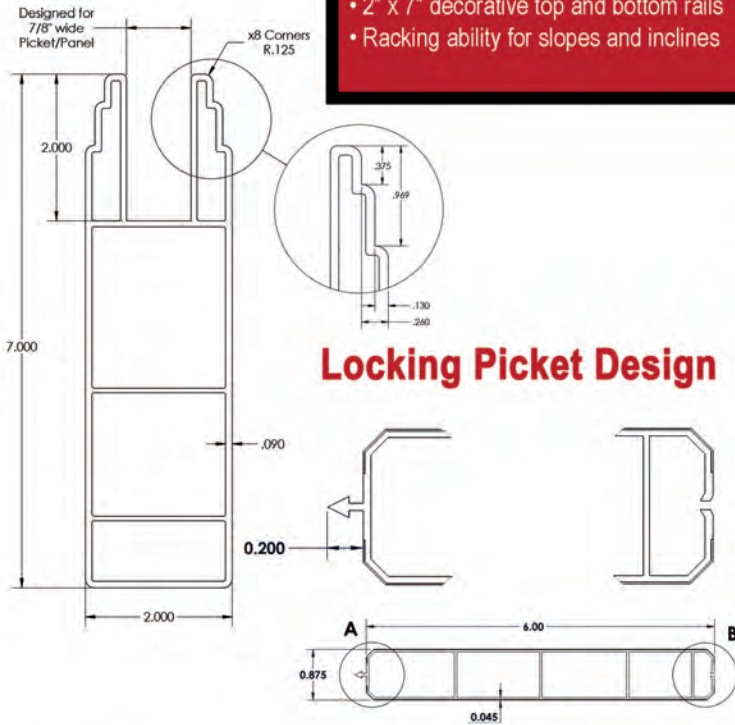

Two Tone

Shown with tan rails and adobe pickets

Lattice Top