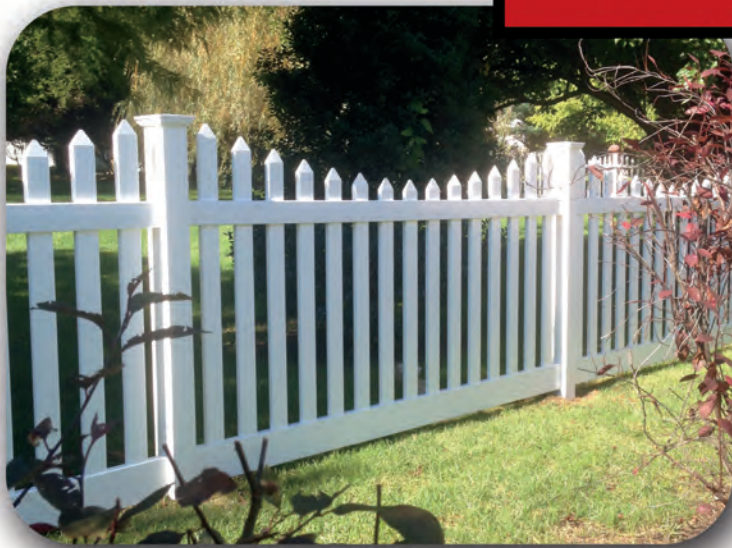

# VINYL VISTA

VINYL FENCE COLLECTION

***Only The  
Best In Your  
Backyard.***

# Privacy Fence

Deco Rail

**Heights:** 3', 4', 5', 6', 7', 8'  
**Rails:** 2" x 7" Top & Bottom Rail  
**Pickets:** 6" Positive Interlok  
**Picket Spacing:** None