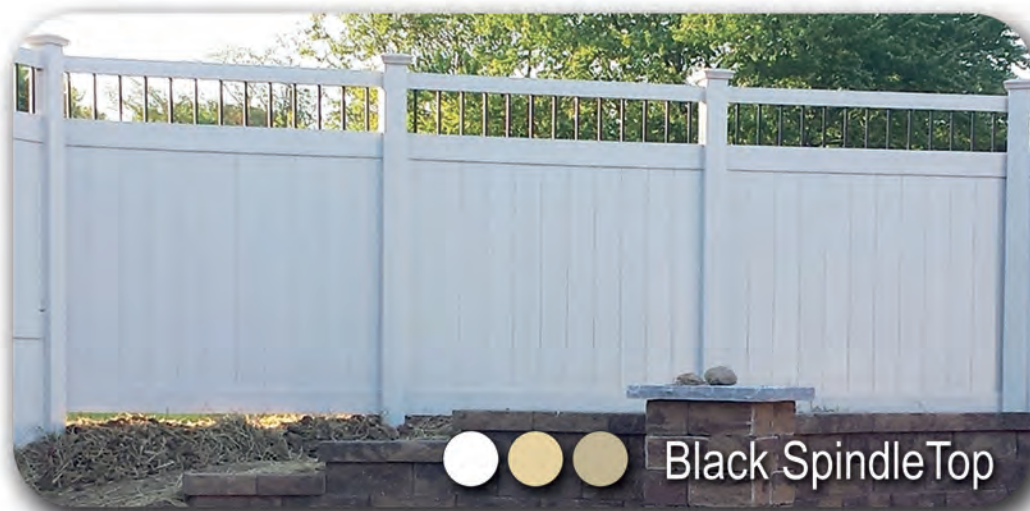

Wind Load

Compliance Tested!

Solar Friendly

UV Protection!

Maintenance Free

Never Paint Again!